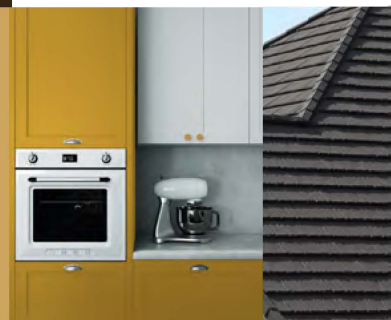

20L FROM R899

5L FROM R299

20L FROM R899

20L FROM R849

Staying home means more time to work on your DIY skills and invest in your home! Add a sense of uplifting warmth and nourishment into your interior and exterior spaces with Golden Syrup (Y2-B1-2), Plascon's Favourite Hue for 2021.

A Proud Member of

PAINT CLUB

www.paintclub.co.za

Promotion valid from 1 - 28 February 2021. While stocks last. Ts & Cs apply. E&OE. All prices are for white, Micatex pricing includes all std colours.

CityPaint&Tool
we coat your world